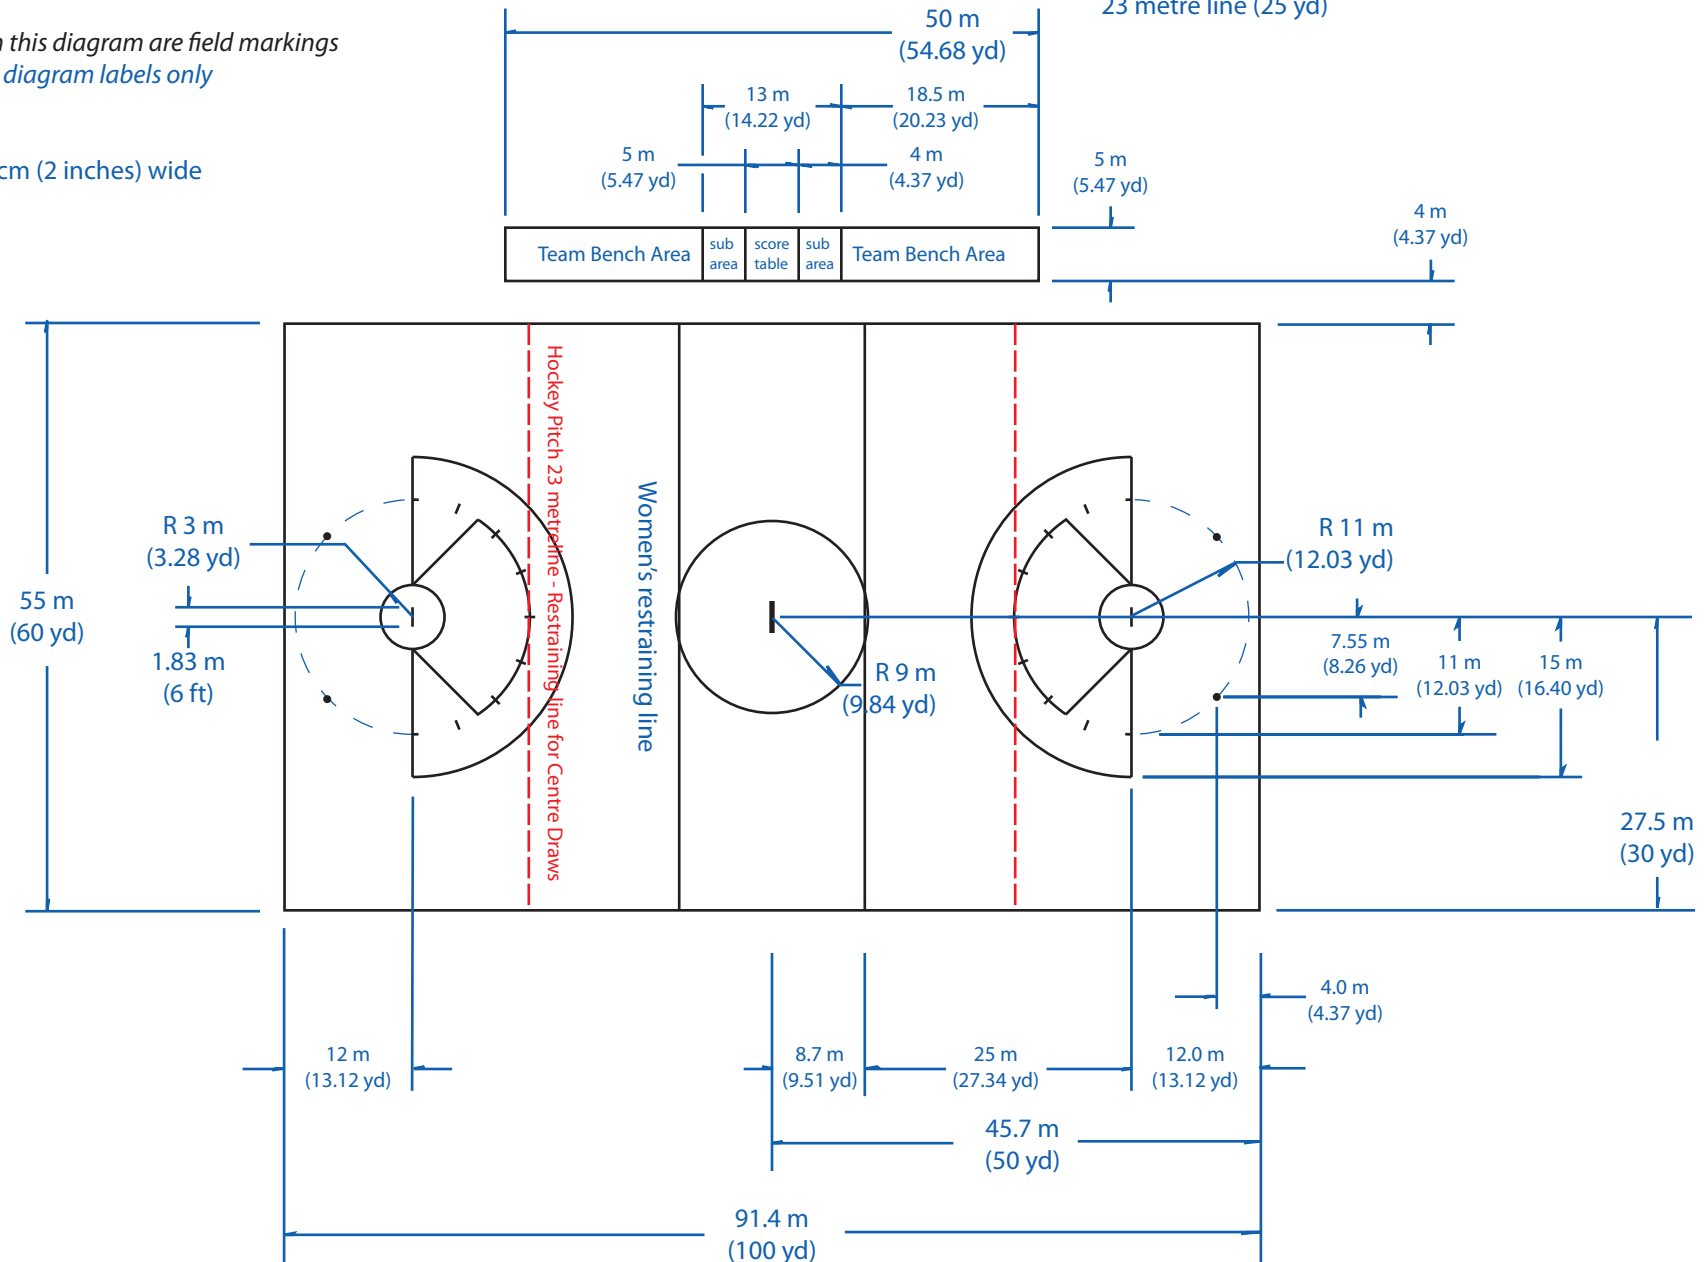

## Modified FIL Unified Men's and Women's Lacrosse Field

- for FIH field hockey pitch
- 91.4 metre X 55 metre playing field

- all black lines on this diagram are field markings
- all blue lines are diagram labels only

### NOTE

- all lines are 5.1 cm (2 inches) wide

## Use of Restraining Lines in the Women's Game

- during play use the Women's restraining line
- during centre draws use the field hockey pitch 23 metre line (25 yd)

Location of markings for the Women's game on a field hockey pitch

Diagram # 4